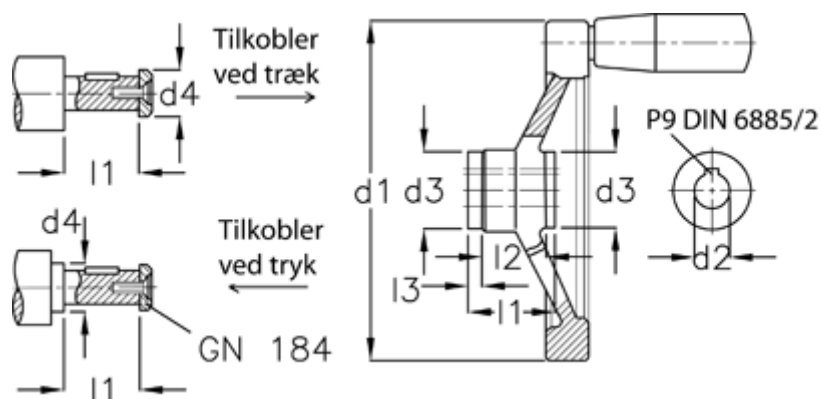

Article number: 20370314

Description: E+G Handwheel
GN 321.4-160-K14-D-ZI

Measures

d1	= 160
d2 H7	= 14
d3	= 32
d4 max	= 21
l1	= 32.5
l2	= 20
l3	= 6